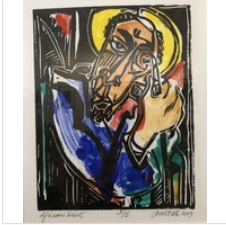

DAVID DRISKELL
African Saint, 2019
Relief

18 3/4 × 16 in
47.6 × 40.6 cm
Edition 3/15

$1,250