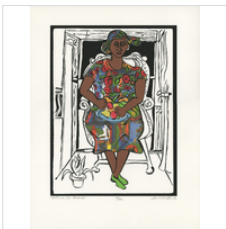

\$1,400 - 1,800

19 1/2 × 15 in  
49.5 × 38.1 cm  
Edition of 42  
\$1,400

**DAVID DRISKELL**  
Mask Series No. 2, 2019  
Relief

18 × 14 in  
45.7 × 35.6 cm

\$1,450

**DAVID DRISKELL**  
Woman In Interior, 2017  
Relief