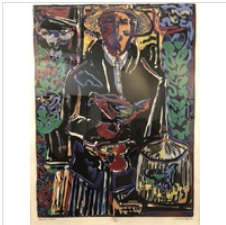

DAVID DRISKELL
Bird Man, 2010
Combination Relief

29 × 23 in
73.7 × 58.4 cm
Edition 36/50

$2,000